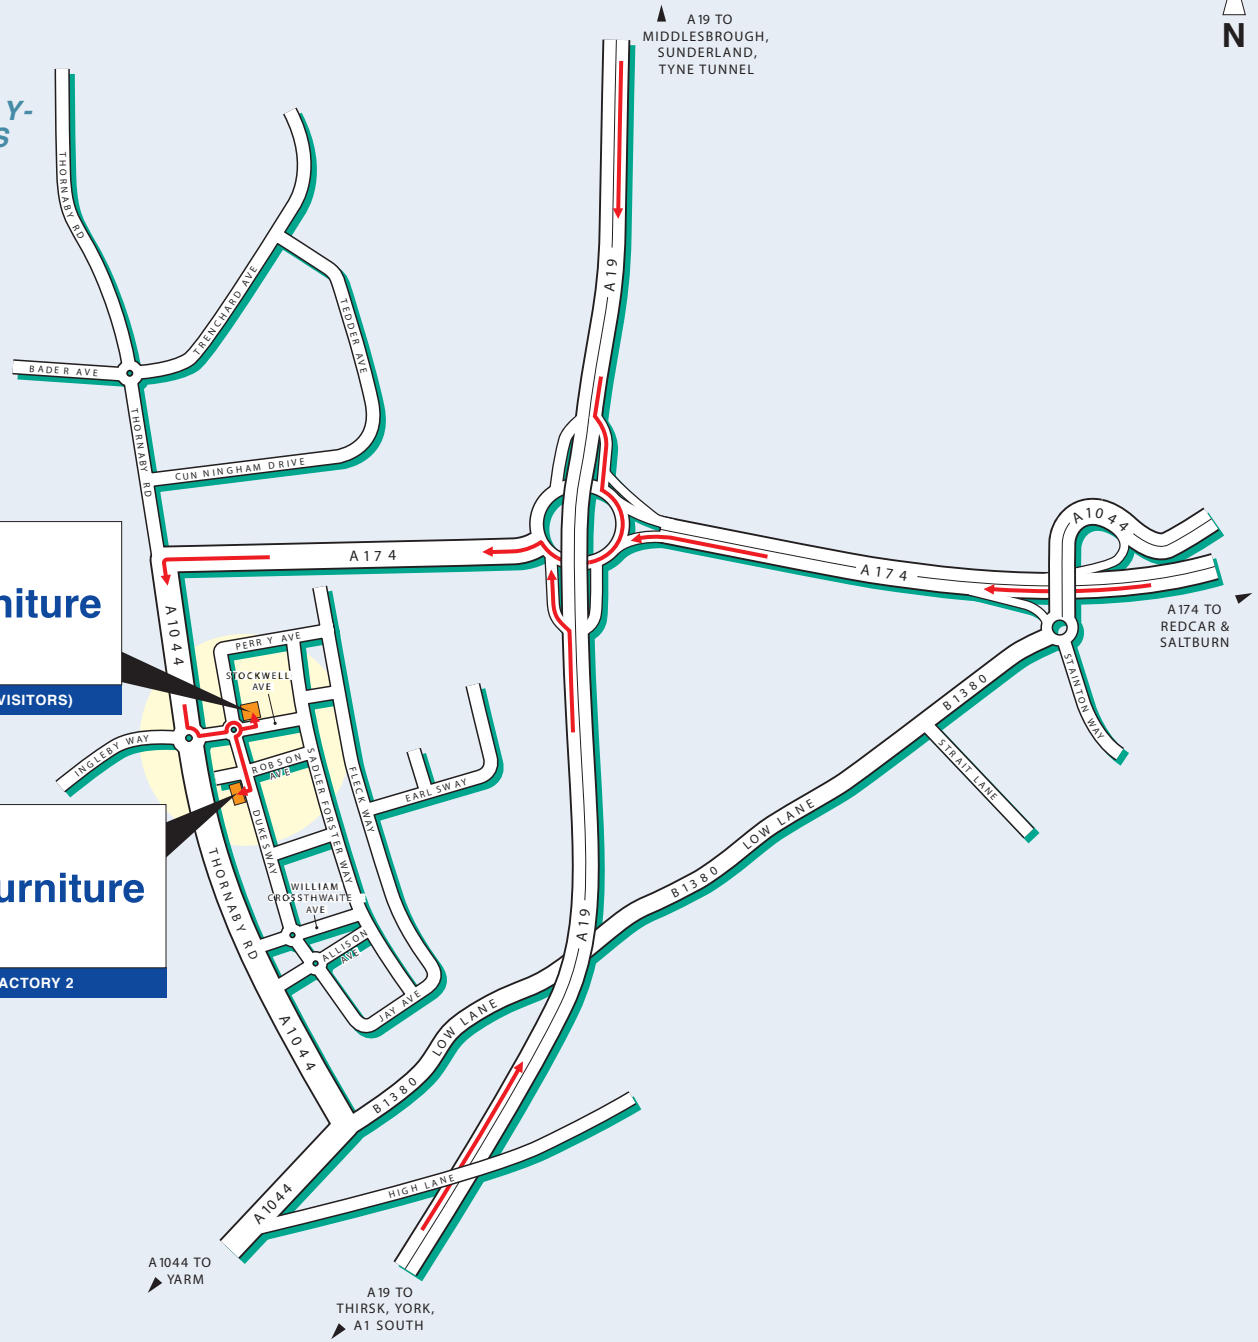

#### By Rail, Thornaby-on-Tees Station

Approximately 10 minutes by taxi (approximately 4 miles).

#### Middlesbrough Station

Approximately 15 minutes by taxi (approximately 6 miles).

For information on train operators and times phone  
National Rail Enquiries on 0845 7484950.

#### By Air, Durham Tees Valley Airport

Approximately 20 minutes drive (approximately 9 miles).

THORNABY-  
ON-TEES

dp-furniture

FACTORY 1 (VISITORS)

dp-furniture

FACTORY 2

A19 TO  
MIDDLESBROUGH,  
SUNDERLAND,  
TYNE TUNNEL

N

A1044 TO  
YARM

A19 TO  
THIRSK, YORK,  
A1 SOUTH